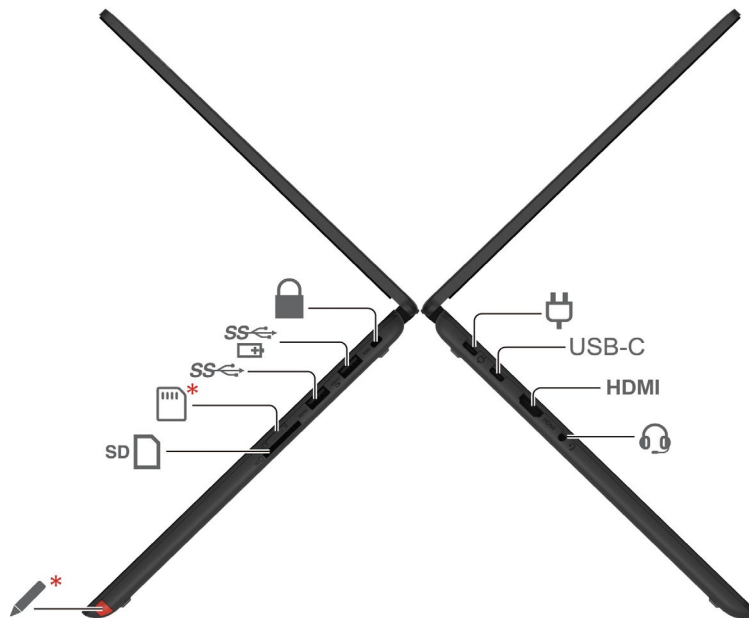

## The Basics

### Front view

Item	Description	Item	Description
	Microphone		Infrared (IR) camera / Camera
	Webcam privacy shutter		Touch screen
	Power button with / without fingerprint reader		Speaker
	Trackpad		Microphone

## Side view

Item	Description	Item	Description
	Power connector / USB-C® connector	USB-C	USB-C (3.2 Gen 1) connector
HDMI	HDMI™ connector		Audio connector
	Lenovo Integrated Pen	SD 	SD card slot
	Nano-SIM-card tray	SS 	USB-A 3.2 Gen 1 connector
SS 	Always on USB 3.2 Gen 1 connector		Security-lock slot